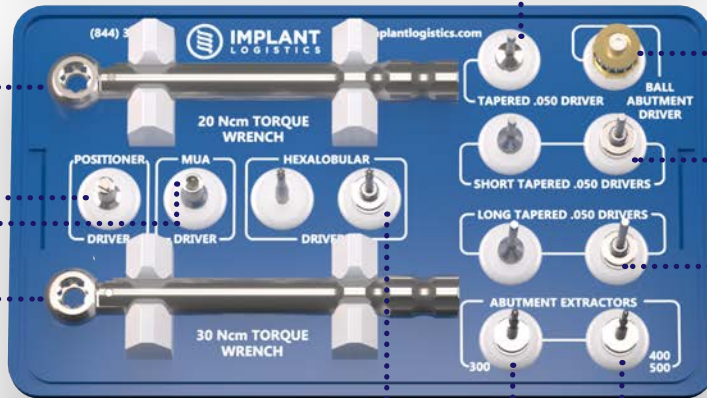

RESTORATIVE KIT

KIT-REIN-00

20 Ncm Torque Wrench for Series 300 Abutments
TWB-3000-20

Positioner Denture Retaining Abutment Driver DLR-0345-00

MUA Driver DEH-0910-32

30 Ncm Torque Wrench for Series 400 & 500 Abutments
TWB-4500-30

Knurled Tapered .050 Driver
HDT-5050-02

Ball Abutment Driver
DEH-0000-00

Short Tapered .050 Drivers

HDT-0050-S0

HDT-0050-S1

Hexalobular Drivers for MUA attachments

TDB-0060-24

TDB-0060-28

Long Tapered .050 Drivers

HDT-0050-01

HDT-0050-00

Abutment Extractors

EXT-0080-00 for Series 300 abutments

EXT-0172-00 for Series 400 & 500 abutments