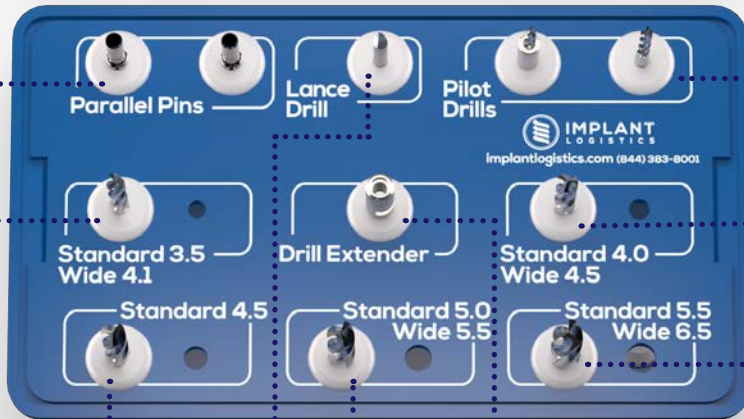

Standard 4.0 mm

Use:

DRS-3520-00

These Implants:

Wide 4.1 mm

Standard 3.5 mm

Use:

DRS-3020-00

These Implants:

Wide 6.5 mm

Standard 5.5 mm

Use:

DRS-5020-00

Lance Drill

DRS-LANC-00

Drill Extender

DEX-6200-00

These Implants:

Wide 5.5 mm

Standard 5.0 mm

Use:

DRS-4520-00

These Implants:

Standard 4.5 mm